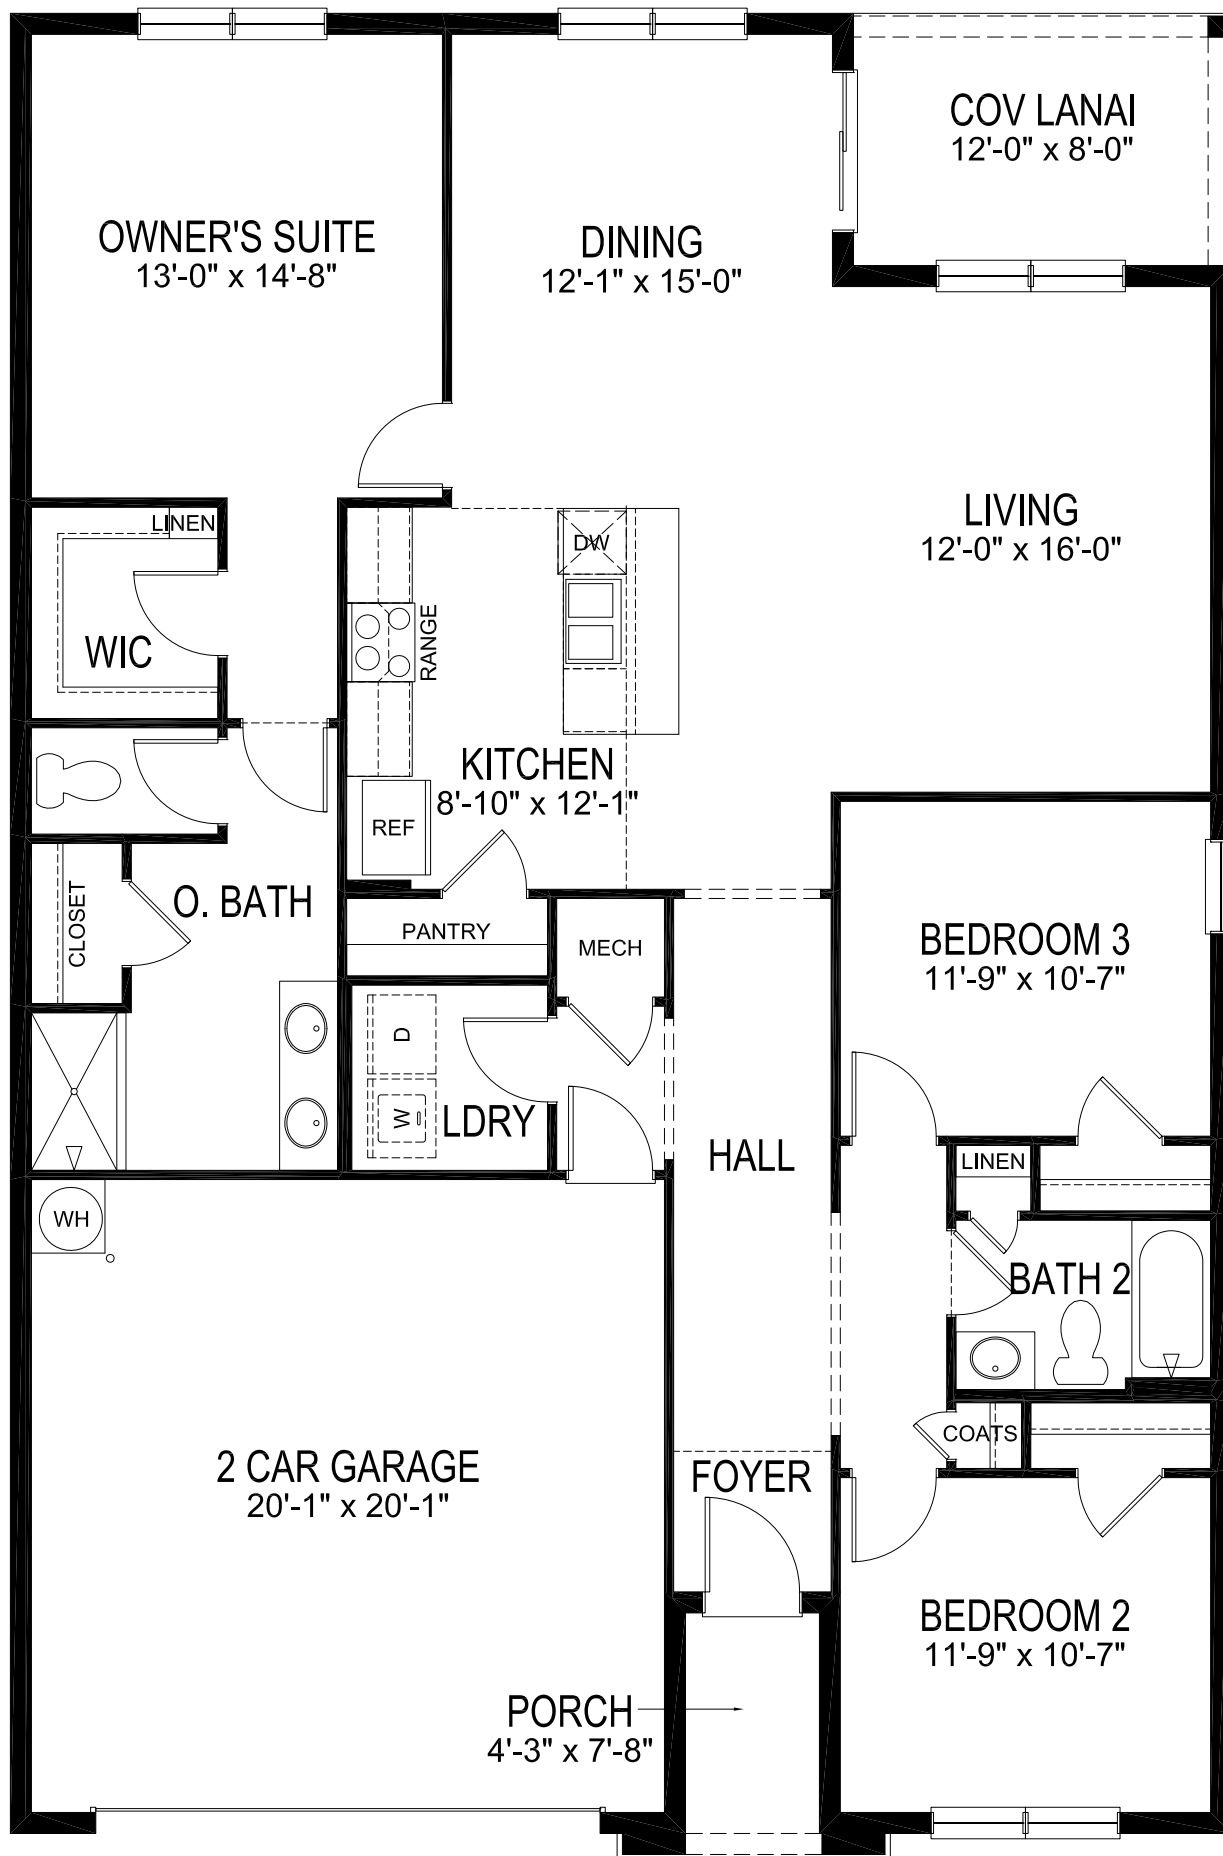

Aria

3 Bedroom | 2 Bath | 2-Car Garage

1,672 Square Feet

*Square foot dimensions are approximate. Home and community information, including pricing, included features, terms, availability and amenities, are subject to change and prior sale at any time without notice or obligation. Pictures, photographs, features, colors and sizes are approximate for illustration purposes only and will vary from the homes as built. Please see an Express Homes Sales Representative for more information. Express Homes Copyright © 2014.