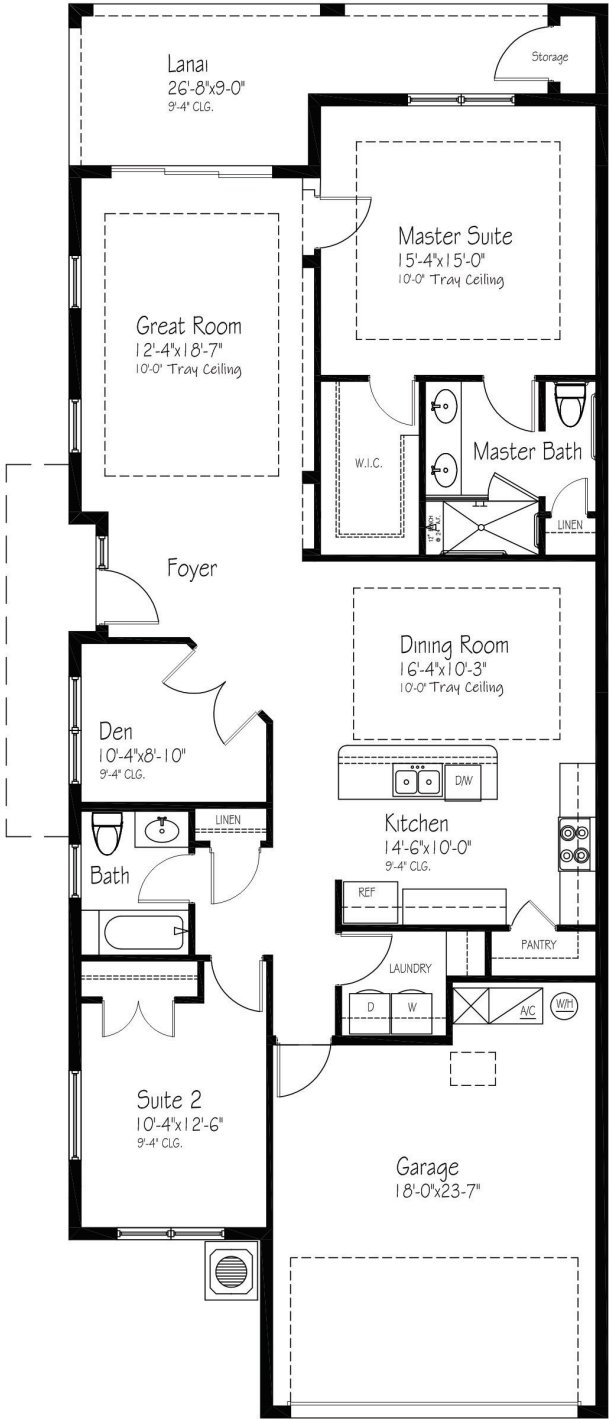

THE CHENILLE

The Chenille

1,603 Living
406 Garage
187 Lanai

The Chenille is the side-entry, 2 Bedroom + Den. Perfect for those looking for home office space or hobby room.

Bedrooms	2
Bathrooms	2
Car Garage	2
Den	+

Plans are approximate and subject to change.
Please consult with your sales representative for further information.