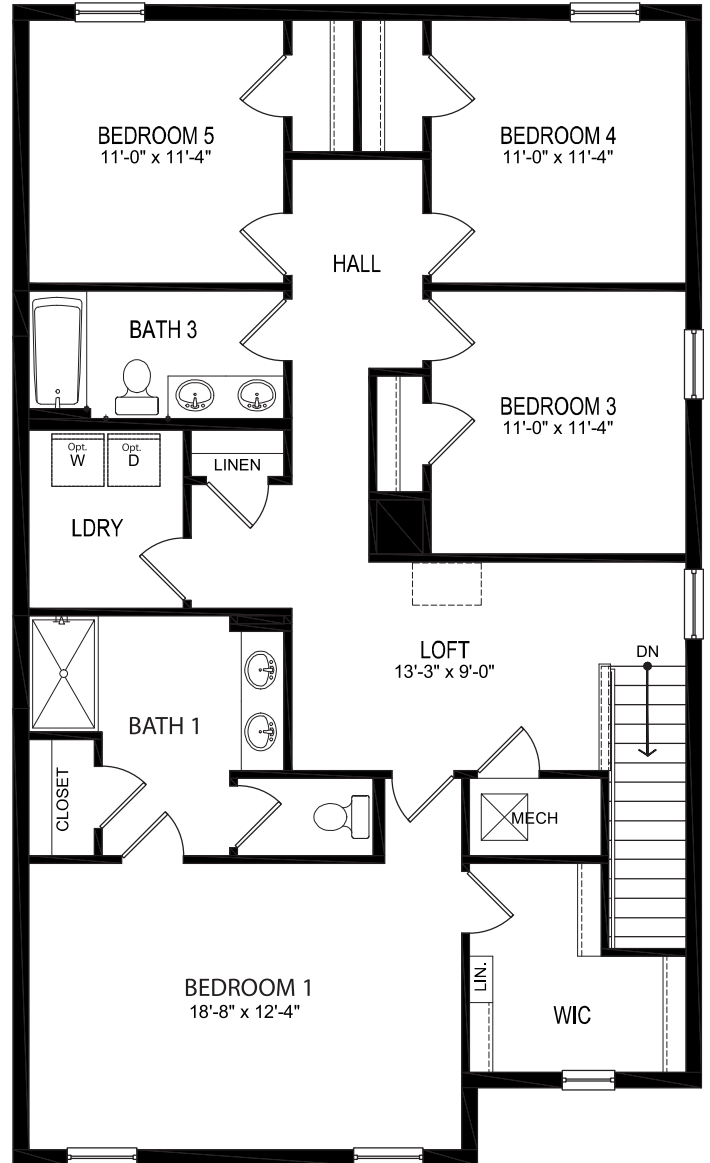

Elevation - "G"

Elevation - "H"

Robie

5 Bedrooms, 3 Bathrooms, 2-Car Garage, 2,447 Sq. Ft.

FIRST FLOOR

SECOND FLOOR