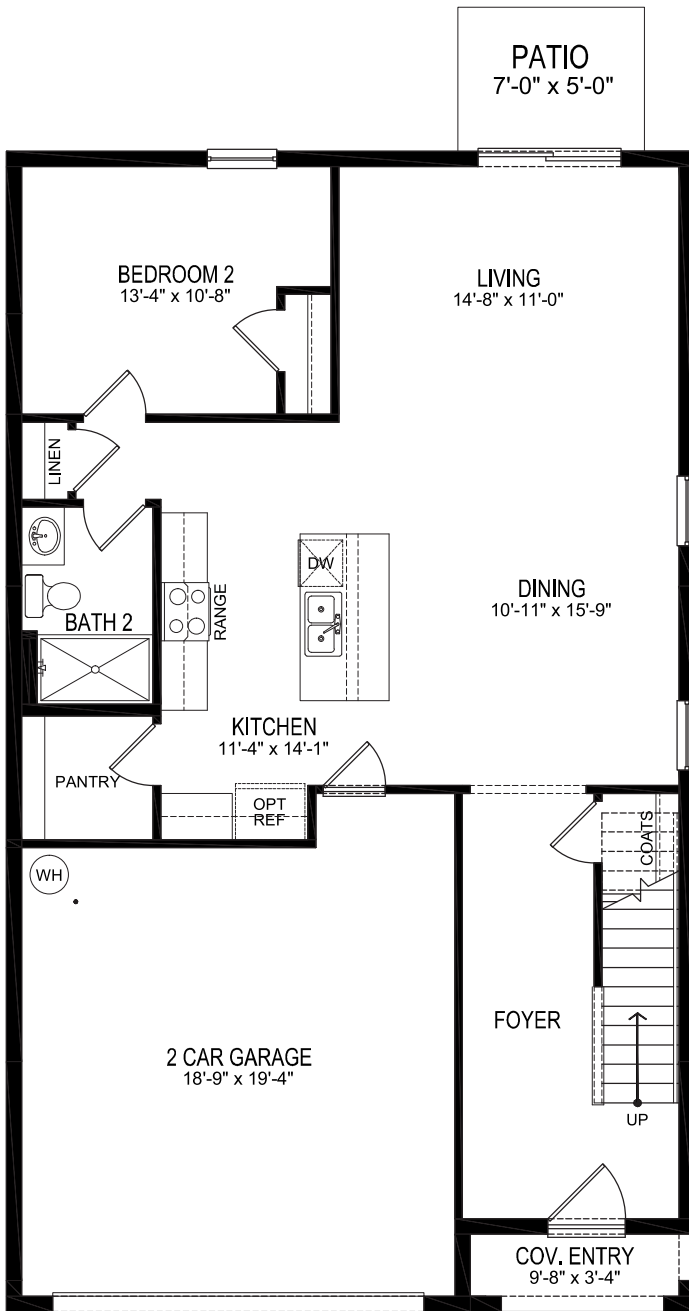

Elevation - "G"

Elevation - "H"

Robie

5 Bedrooms, 3 Bathrooms, 2-Car Garage, 2,447 Sq. Ft.

FIRST FLOOR

SECOND FLOOR