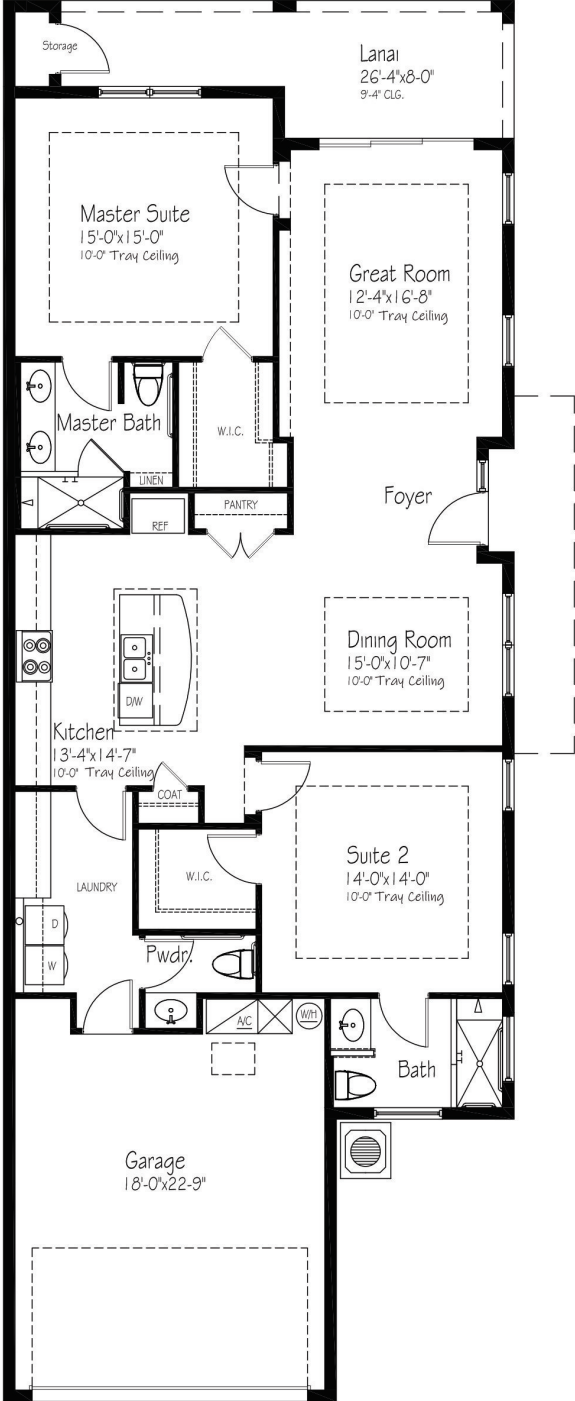

THE DOGWOOD

The Dogwood

1,632 Living
411 Garage
175 Lanai

The Dogwood is a side-entry Double Master, featuring two large Master Suites and private guest Powder Room.

Bedrooms	2
Bathrooms	2.5
Car Garage	2

Plans are approximate and subject to change.
Please consult with your sales representative for further information.