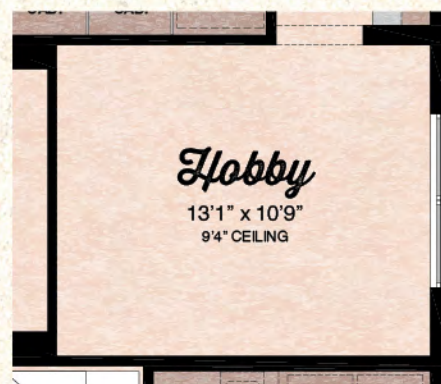

BEACH COLLECTION

Parrot

2 Bedrooms, 2 Baths, Den, Covered Lanai, 2-Car Garage

ELEVATION A

ELEVATION B

Available Master Bath Variation

Available Hobby Room Variation

Available Study Variation

Available Bedroom Variation

Total Living Area	1,937 S.F.
2-Car Garage	441 S.F.
Covered Entry	18 S.F.
Covered Lanai	215 S.F.
Total Sq. Ft.	2,611 S.F.