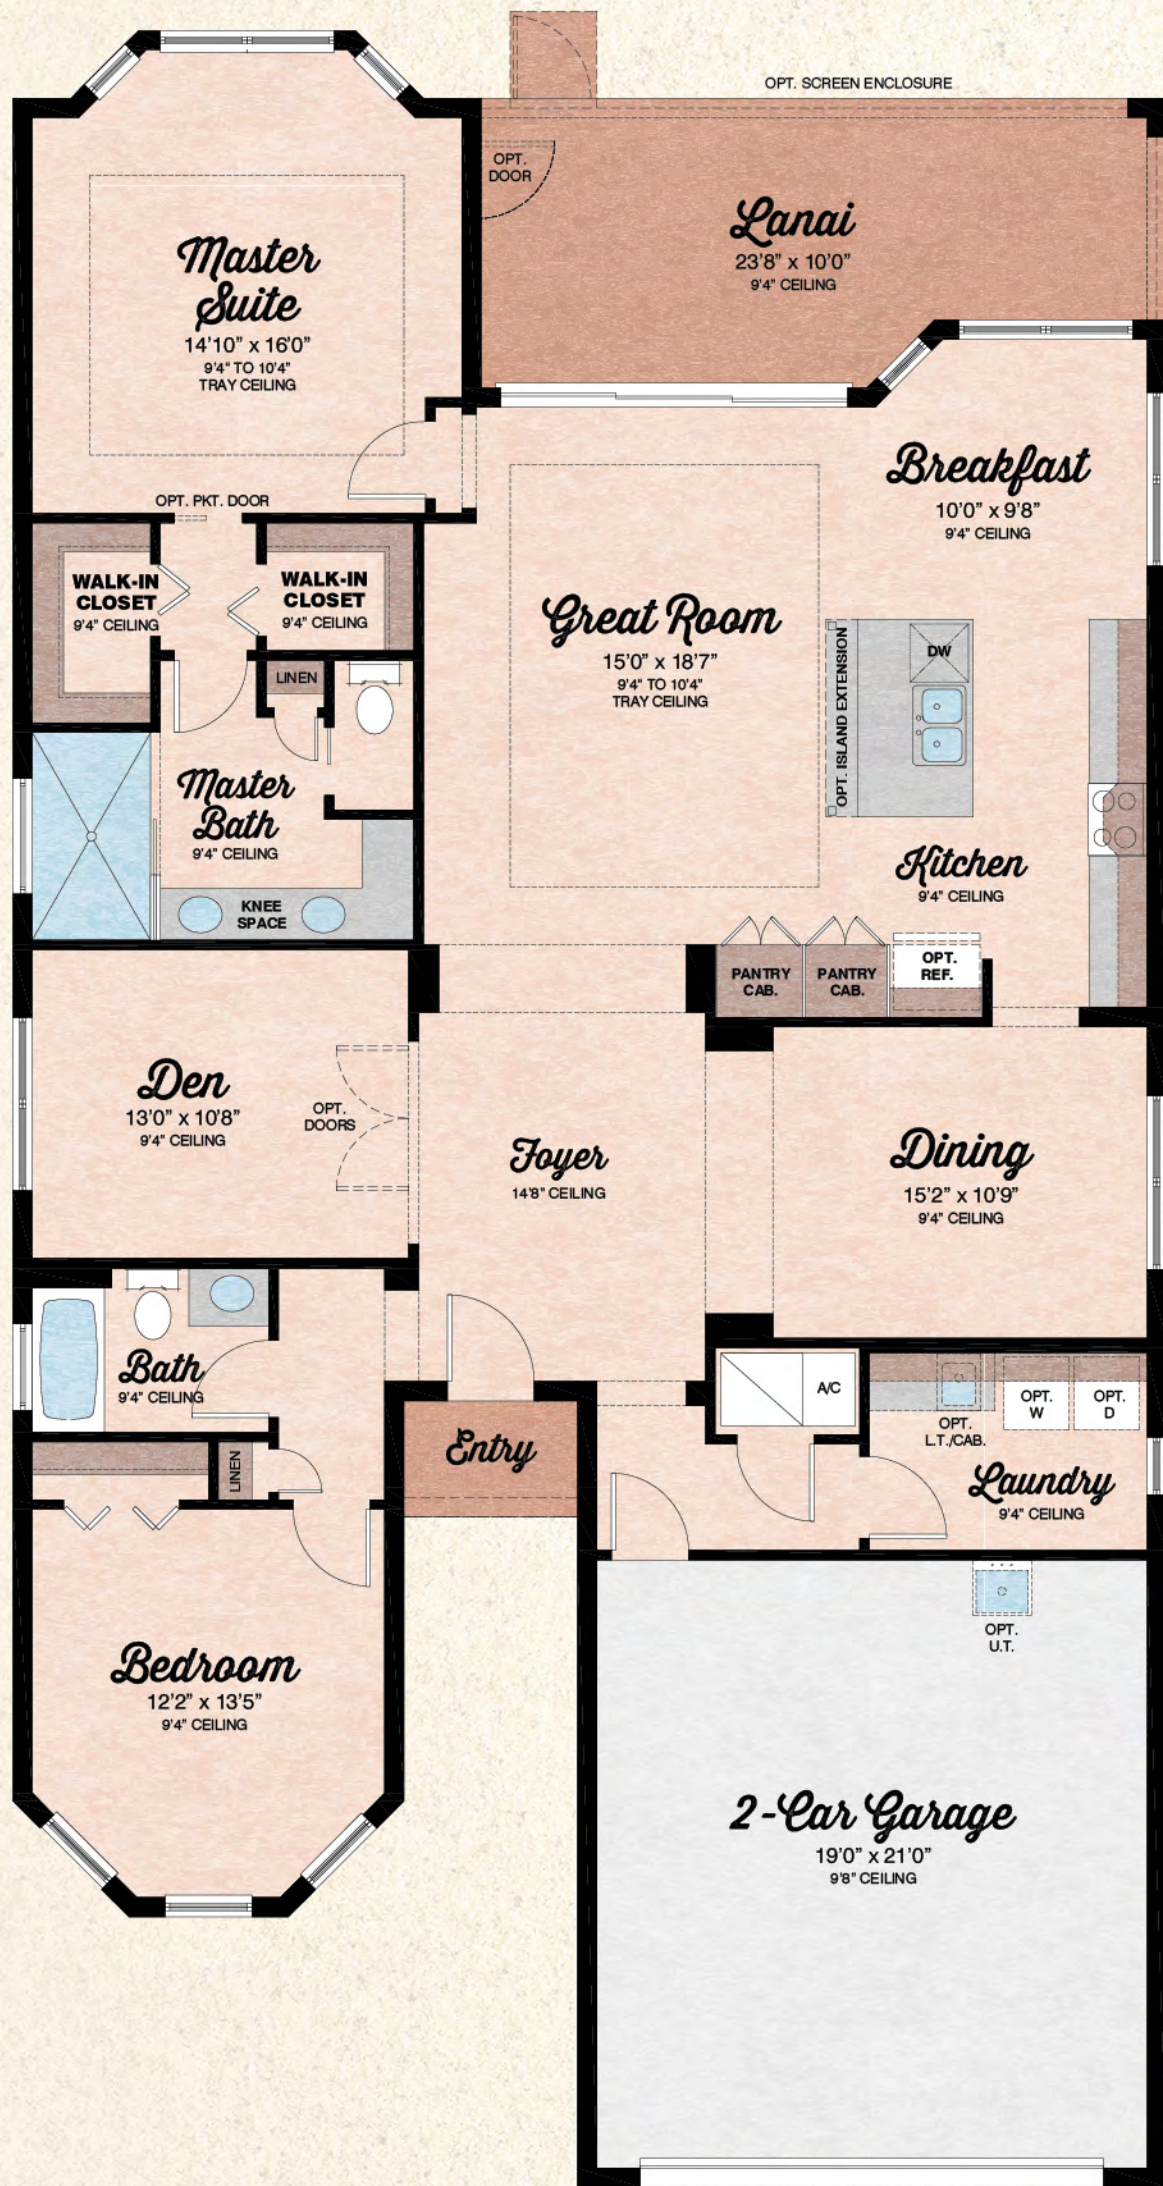

BEACH COLLECTION

Parrot

2 Bedrooms, 2 Baths, Den, Covered Lanai, 2-Car Garage

ELEVATION A

ELEVATION B

Available Master Bath Variation

Available Hobby Room Variation

Available Study Variation

Available Bedroom Variation

Total Living Area	1,937 S.F.
2-Car Garage	441 S.F.
Covered Entry	18 S.F.
Covered Lanai	215 S.F.
Total Sq. Ft.	2,611 S.F.