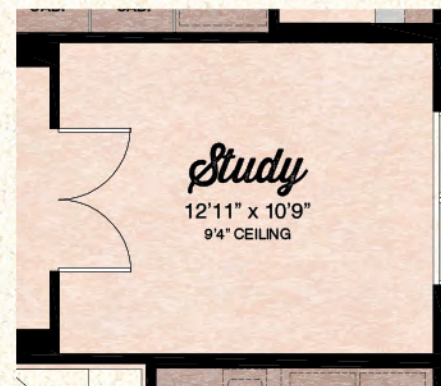

BEACH COLLECTION

Parrot

2 Bedrooms, 2 Baths, Den, Covered Lanai, 2-Car Garage

ELEVATION A

ELEVATION B

Available Master Bath Variation

Available Hobby Room Variation

Available Study Variation

Available Bedroom Variation

Total Living Area	1,937 S.F.
2-Car Garage	441 S.F.
Covered Entry	18 S.F.
Covered Lanai	215 S.F.
Total Sq. Ft.	2,611 S.F.