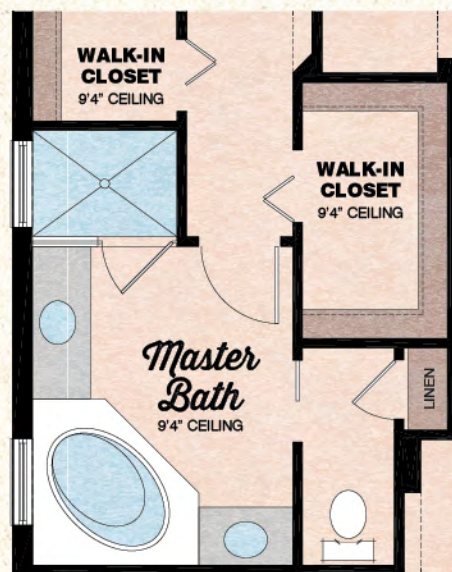

BEACH COLLECTION

Breeze

2 Bedrooms, 2.5 Baths, Den, Covered Lanai, 2-Car Garage

ELEVATION A

ELEVATION B

Available Master Bath Variation

Available Wet Bar/Dry Bar at Den Variation.

Available Bedroom Variation

Total Living Area	2,083 S.F.
2-Car Garage	478 S.F.
Covered Entry	16 S.F.
Covered Lanai	349 S.F.
Total Sq. Ft.	2,926 S.F.