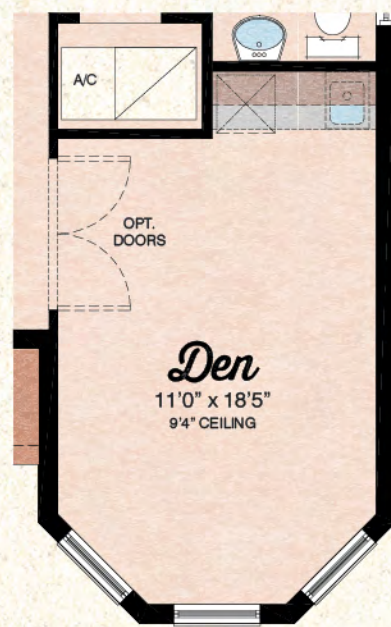

BEACH COLLECTION

Breeze

2 Bedrooms, 2.5 Baths, Den, Covered Lanai, 2-Car Garage

ELEVATION A

ELEVATION B

Available Master Bath Variation

Available Wet Bar/Dry Bar at Den Variation.

Available Bedroom Variation

Total Living Area	2,083 S.F.
2-Car Garage	478 S.F.
Covered Entry	16 S.F.
Covered Lanai	349 S.F.
Total Sq. Ft.	2,926 S.F.