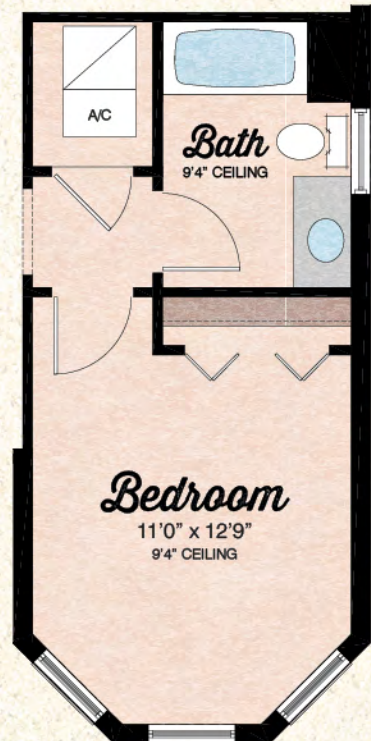

BEACH COLLECTION

Breeze

2 Bedrooms, 2.5 Baths, Den, Covered Lanai, 2-Car Garage

ELEVATION A

ELEVATION B

Available Master Bath Variation

Available Wet Bar/Dry Bar at Den Variation.

Available Bedroom Variation

Total Living Area	2,083 S.F.
2-Car Garage	478 S.F.
Covered Entry	16 S.F.
Covered Lanai	349 S.F.
Total Sq. Ft.	2,926 S.F.