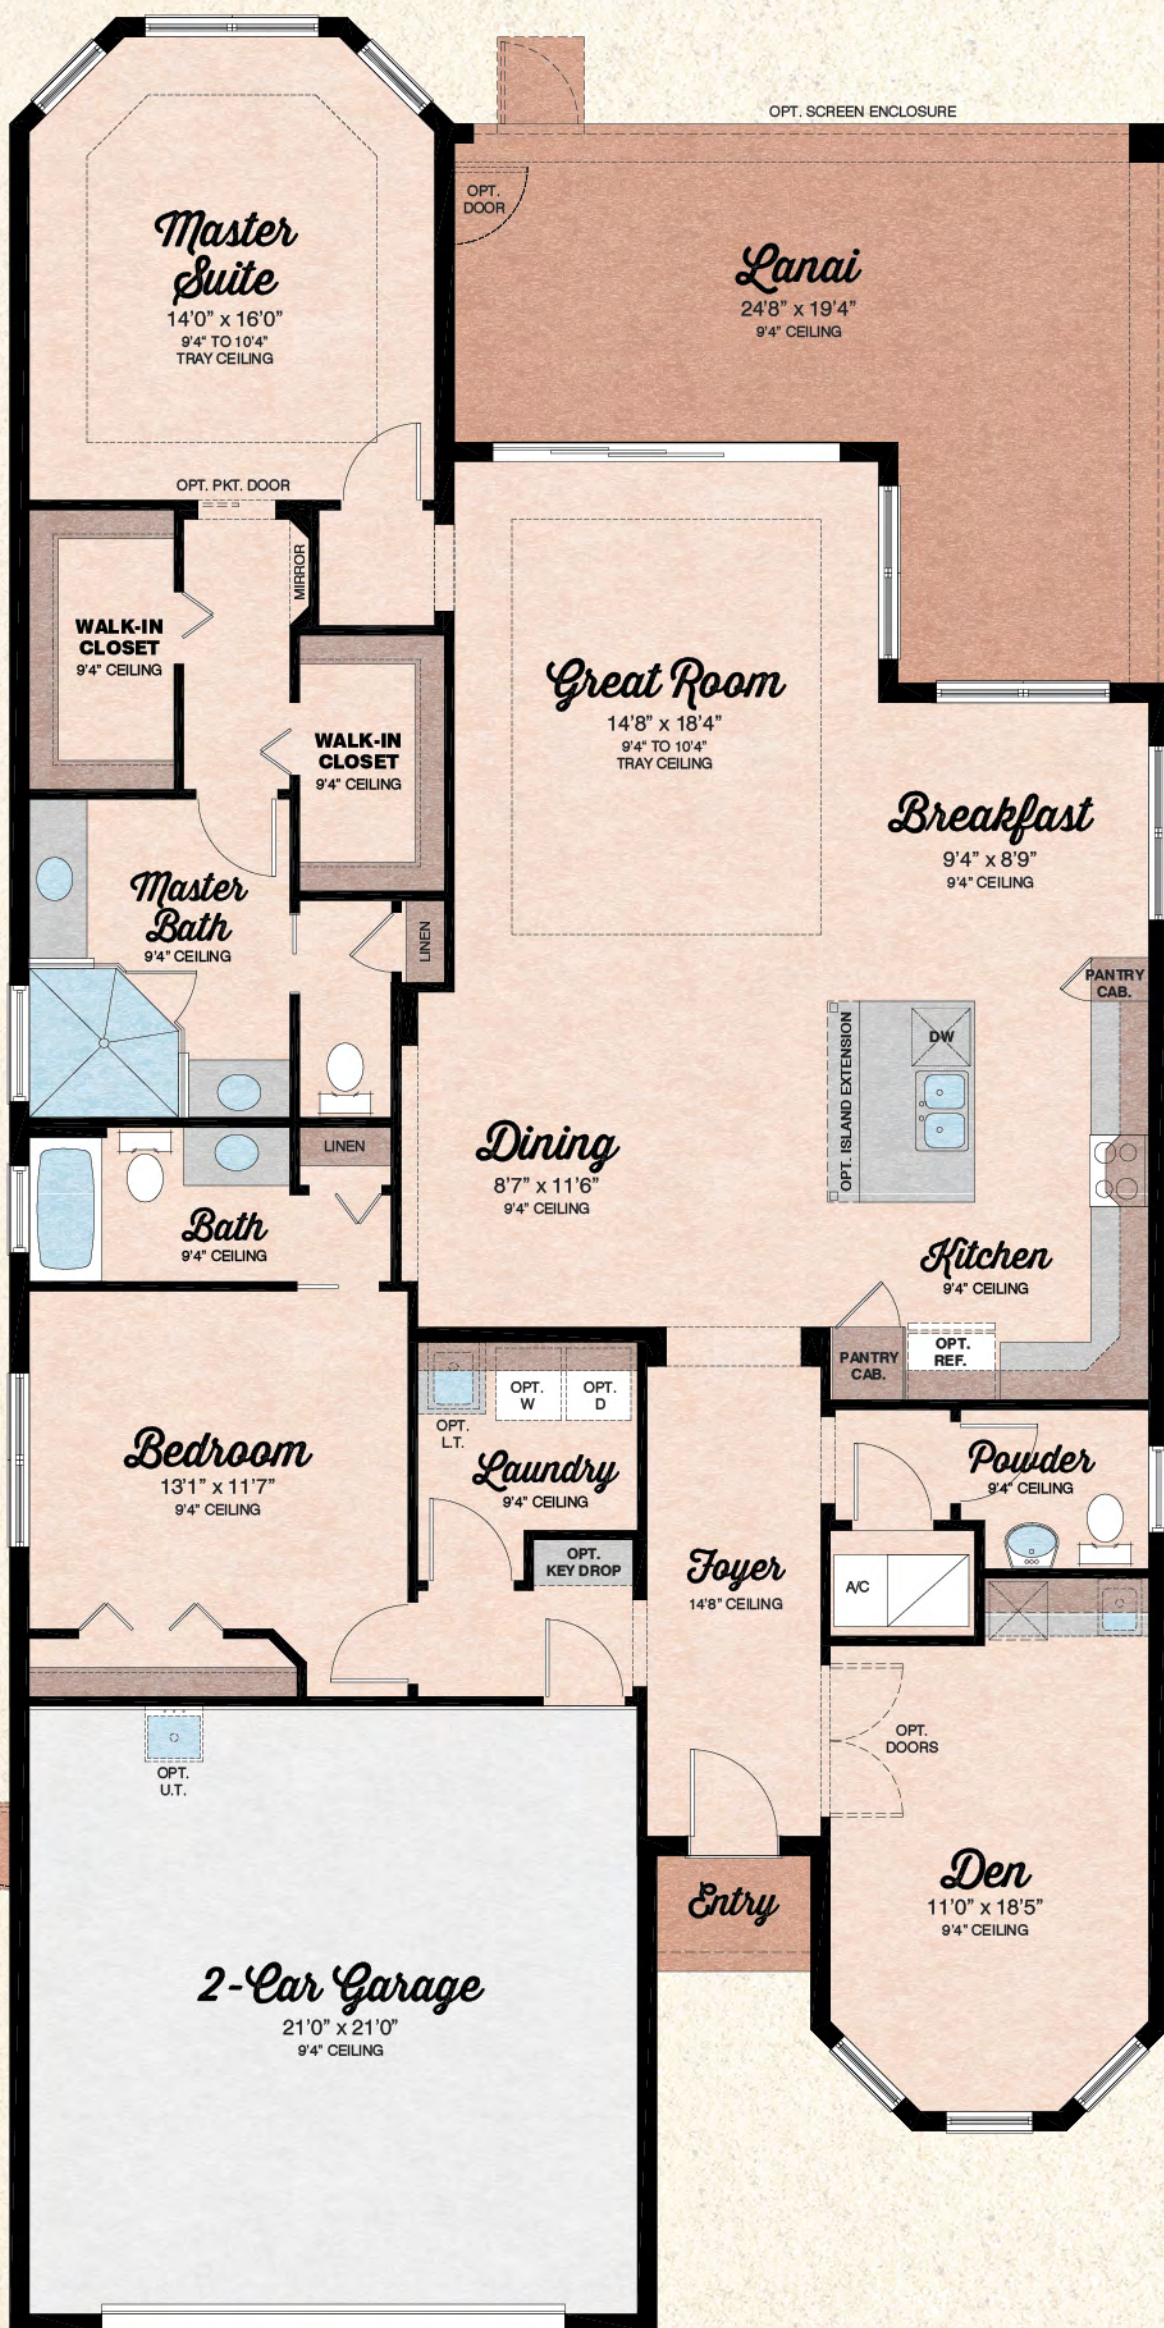

BEACH COLLECTION

Breeze

2 Bedrooms, 2.5 Baths, Den, Covered Lanai, 2-Car Garage

ELEVATION A

ELEVATION B

Available Master Bath Variation

Available Wet Bar/Dry Bar at Den Variation.

Available Bedroom Variation

Total Living Area	2,083 S.F.
2-Car Garage	478 S.F.
Covered Entry	16 S.F.
Covered Lanai	349 S.F.
Total Sq. Ft.	2,926 S.F.