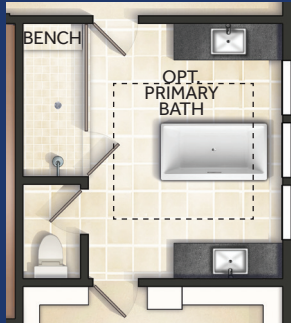

LEGENDS PRESERVE

Elevation A

Elevation B

Elevation C

FLAMINGO II

4 Bedrooms | 4 Bathrooms | Flex Room + Bonus Room | 3 Car Garage

A/C 3,276 | Total Sq. Ft. 4,146

LEGENDS PRESERVE

Opt. Shower ILO Tub

Second Floor

FLAMINGO II OPTIONS

4 Bedrooms | 4 Bathrooms | Flex Room + Bonus Room | 3 Car Garage
A/C 3,276 | Total Sq. Ft. 4,146

LEGENDS PRESERVE

1st Floor Options

Opt. Primary Bath with Tub

Opt. Wine Display

Opt. Shower ILO Tub

Opt. Shower ILO Tub

2nd Floor Options

Second Floor Opt. Bonus Room, Bedroom 5/ Bath 4

Opt. Shower ILO Tub