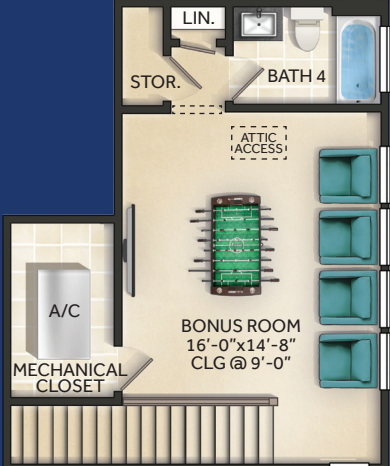

FLAMINGO

4 Bedrooms | 3 Bathrooms | Flex Room | 3 Car Garage

A/C 2,820 | Total Sq. Ft. 3,699

LEGENDS PRESERVE

Elevation A

Elevation B

Elevation C

FLAMINGO

LEGENDS PRESERVE

Elevation A

Elevation B

Elevation C

FLAMINGO II

4 Bedrooms | 4 Bathrooms | Flex Room + Bonus Room | 3 Car Garage

A/C 3,276 | Total Sq. Ft. 4,146

LEGENDS PRESERVE

Opt. Shower ILO Tub

Second Floor

FLAMINGO II OPTIONS

4 Bedrooms | 4 Bathrooms | Flex Room + Bonus Room | 3 Car Garage
A/C 3,276 | Total Sq. Ft. 4,146

LEGENDS PRESERVE

1st Floor Options

Opt. Primary Bath with Tub

Opt. Wine Display

Opt. Shower ILO Tub

Opt. Shower ILO Tub

2nd Floor Options

Second Floor Opt. Bonus Room, Bedroom 5/ Bath 4

Opt. Shower ILO Tub