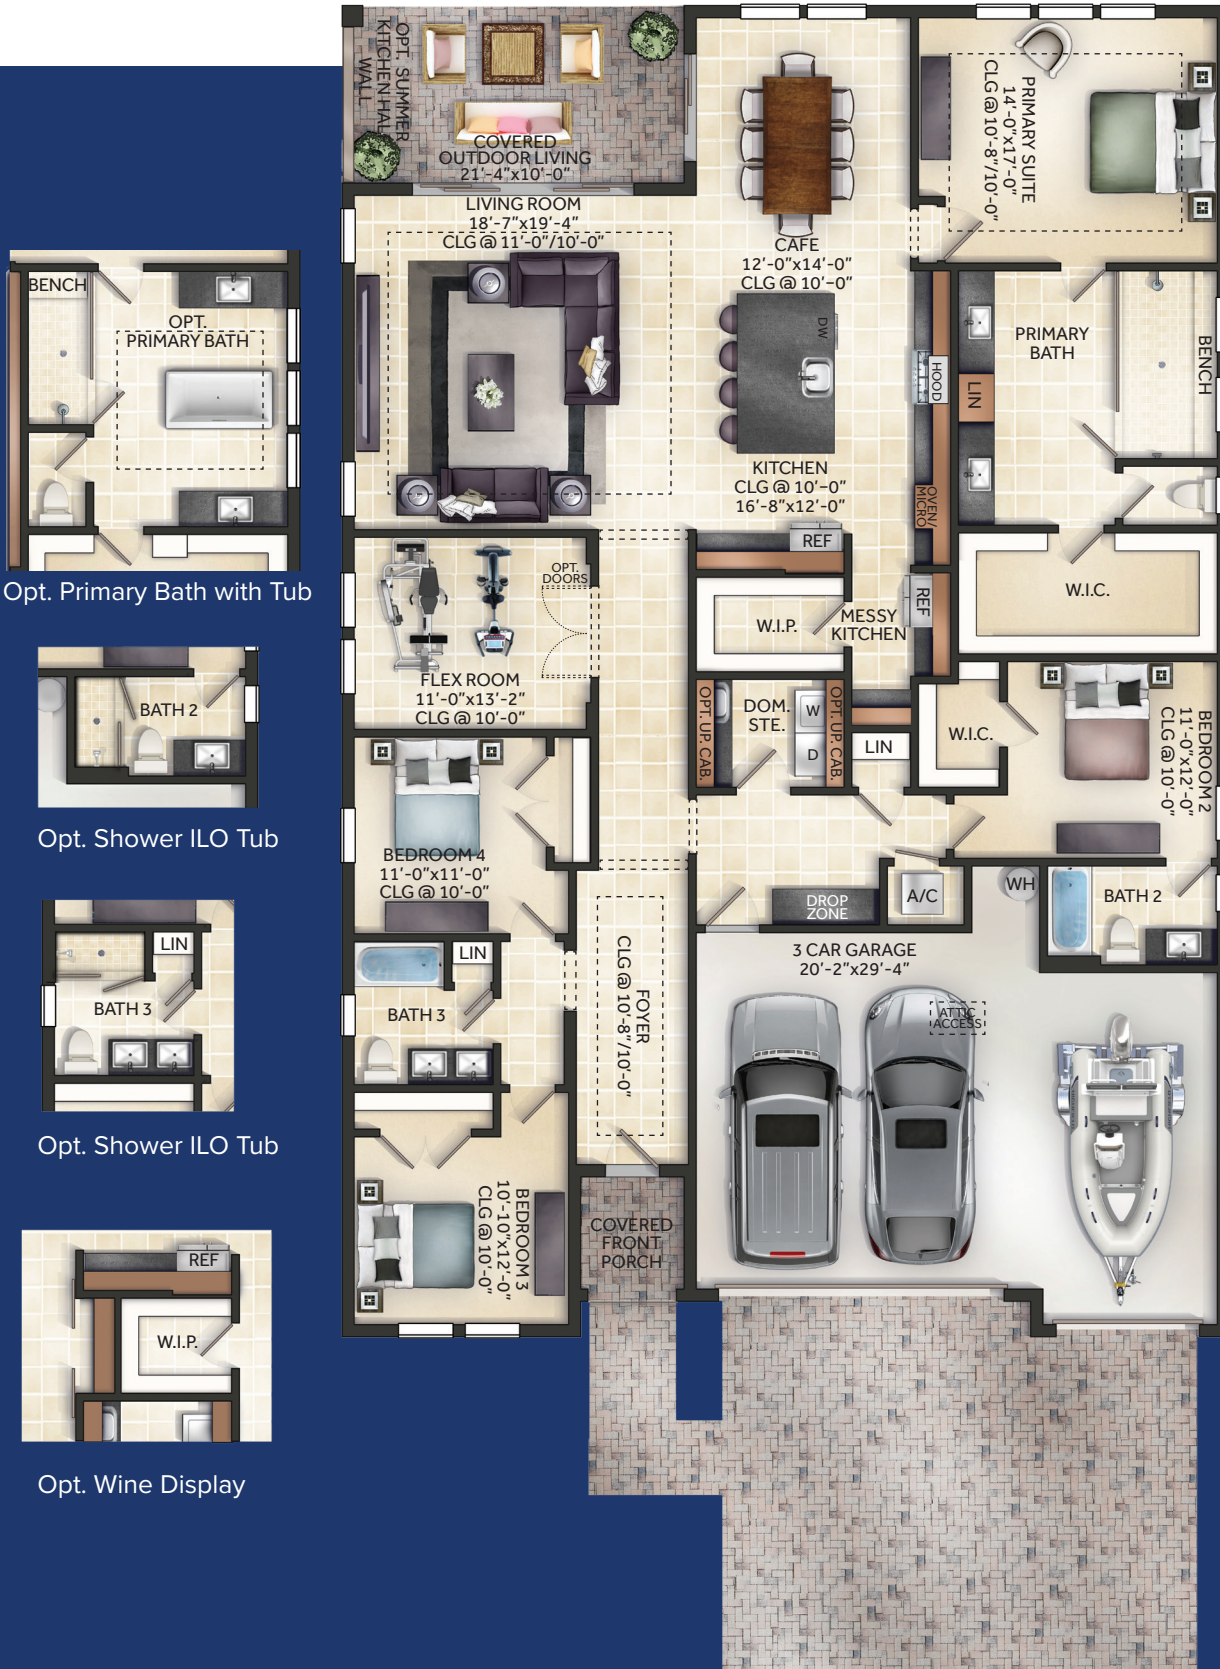

FLAMINGO

4 Bedrooms | 3 Bathrooms | Flex Room | 3 Car Garage

A/C 2,820 | Total Sq. Ft. 3,699

LEGENDS PRESERVE

Elevation A

Elevation B

Elevation C

FLAMINGO

4 Bedrooms | 3 Bathrooms | Flex Room | 3 Car Garage

A/C 2,820 | Total Sq. Ft. 3,699

LEGENDS PRESERVE

FLAMINGO II

4 Bedrooms | 4 Bathrooms | Flex Room + Bonus Room | 3 Car Garage

A/C 3,276 | Total Sq. Ft. 4,146

LEGENDS PRESERVE

Elevation A

Elevation B

Elevation C

FLAMINGO II

4 Bedrooms | 4 Bathrooms | Flex Room + Bonus Room | 3 Car Garage

A/C 3,276 | Total Sq. Ft. 4,146

LEGENDS PRESERVE

Opt. Wine Display

Opt. Shower ILO Tub

Opt. Shower ILO Tub

2nd Floor Options

Second Floor Opt. Bonus Room, Bedroom 5/ Bath 4

Opt. Shower ILO Tub