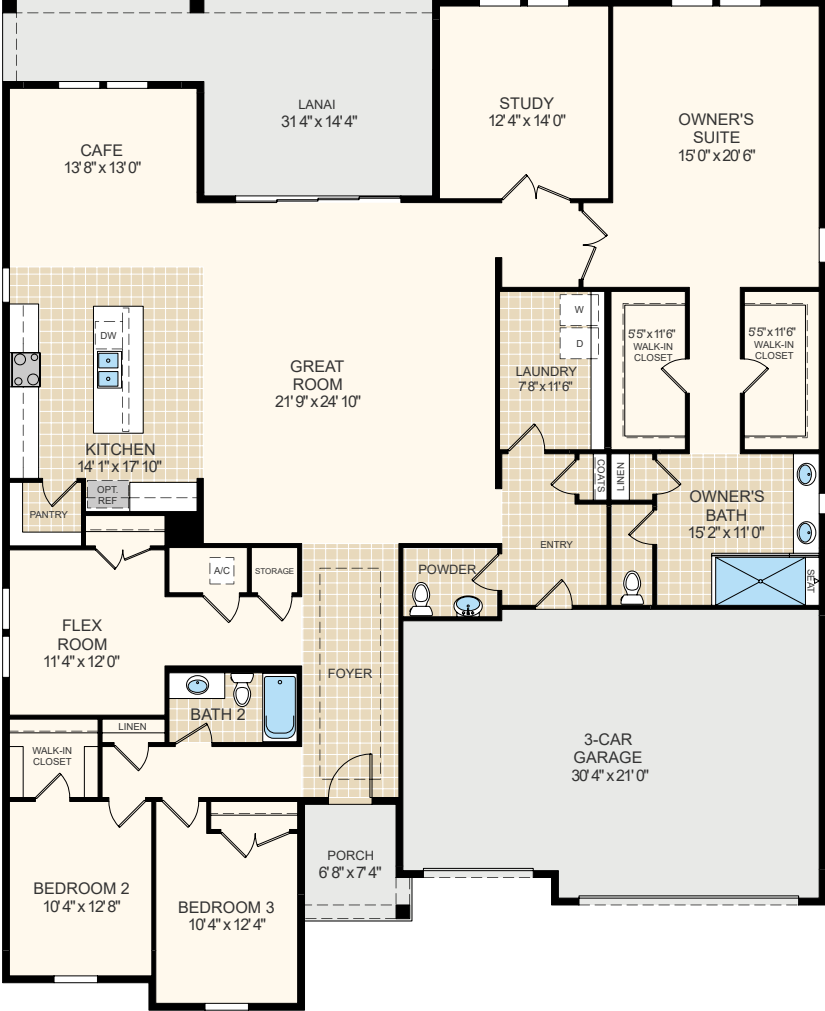

Ponce

3 Bedrooms - 2.5 Baths - 3,070 Sq. Ft.

TRADITIONAL

Copyright 2022. Plans, specifications, features, square footages, pricing, and other elements are subject to change without notice or obligation. All images are artist's conception. Dimensions are estimates based on conceptual architectural plans. Actual field dimensions may vary.