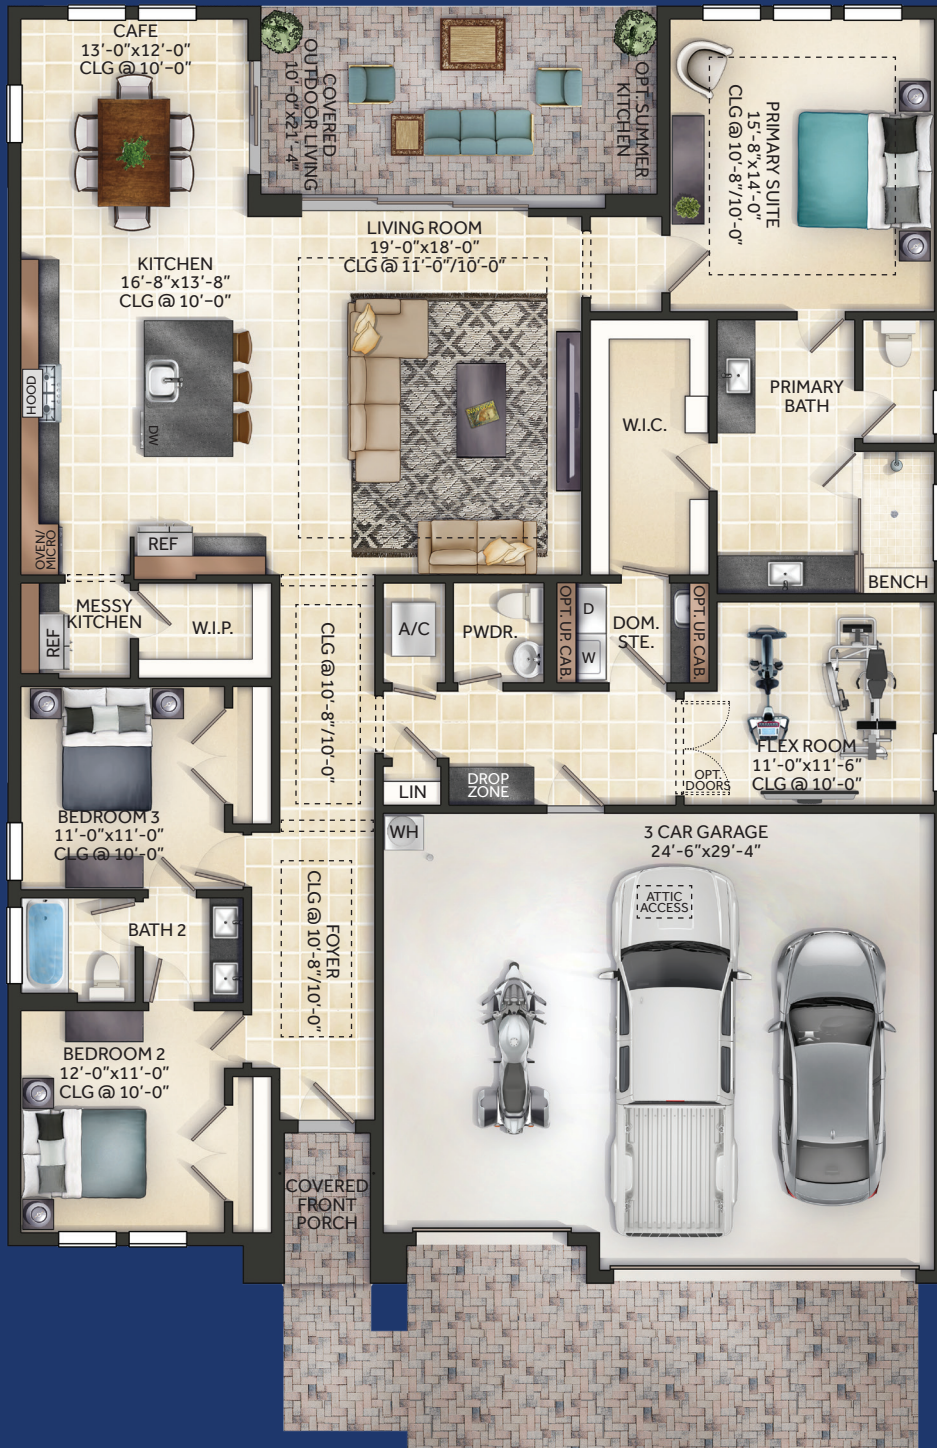

# EGRET

3 Bedrooms | 2.5 Baths | Flex Room | 3 Car Garage

A/C 2,345 | Total Sq. Ft. 3,356

# LEGENDS PRESERVE

Elevation A

Elevation B

Elevation C

# LEGENDS PRESERVE

Opt. Primary Bath

Opt. Shower ILO Tub