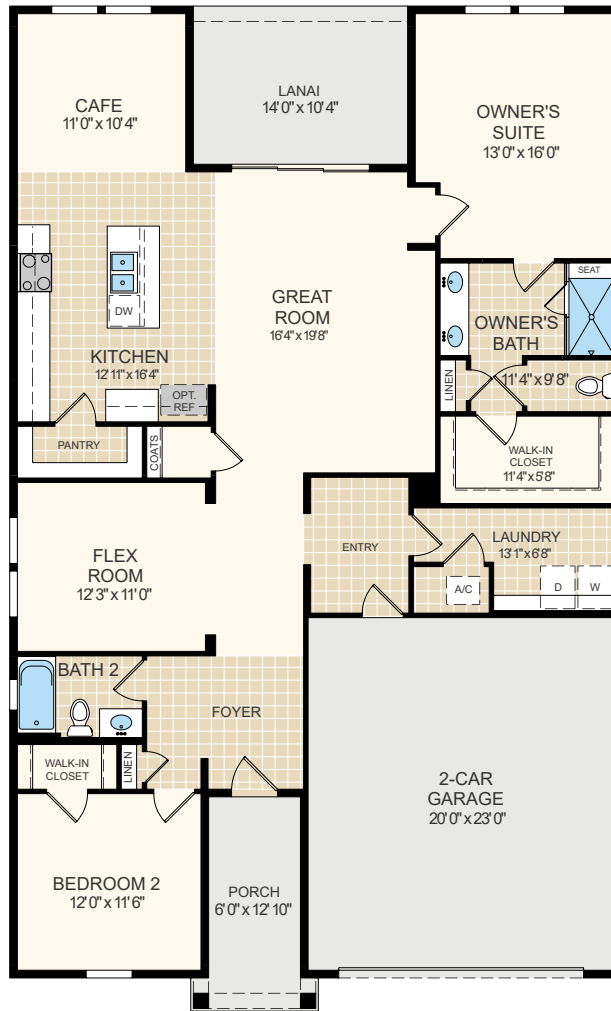

Casper

2 Bedrooms - 2 Baths - 1,836 Sq. Ft.

TRADITIONAL
FLOOR PLAN

Copyright 2022. Plans, specifications, features, square footages, pricing, and other elements are subject to change without notice or obligation. All images are artist's conception. Dimensions are estimates based on conceptual architectural plans. Actual field dimensions may vary.