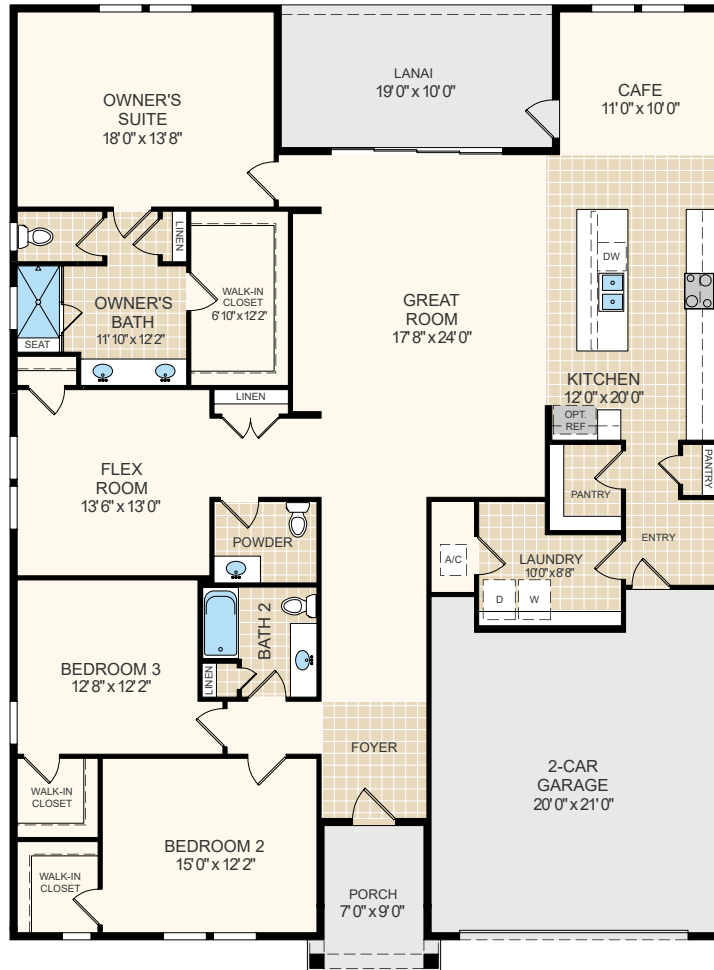

Moore

3 Bedrooms - 2.5 Baths - 2,555 Sq. Ft.

TRADITIONAL

Copyright 2022. Plans, specifications, features, square footages, pricing, and other elements are subject to change without notice or obligation. All images are artist's conception. Dimensions are estimates based on conceptual architectural plans. Actual field dimensions may vary.