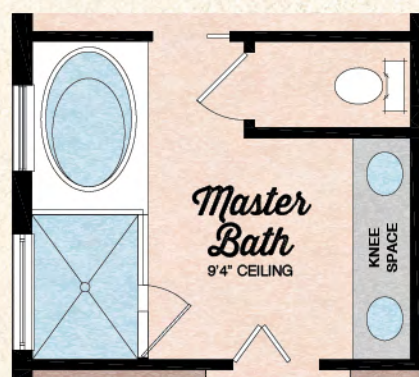

BEACH COLLECTION

Coconut

2 Bedrooms, 2 Baths, Den, Covered Lanai, 2-Car Garage

ELEVATION A

ELEVATION B

Available Master Bath Variation

Available Wet Bar/Dry Bar at Den Variation

Available Bedroom Variation

Total Living Area	1,684 S.F.
2-Car Garage	451 S.F.
Covered Entry	18 S.F.
Covered Lanai	242 S.F.
Total Sq. Ft.	2,395 S.F.