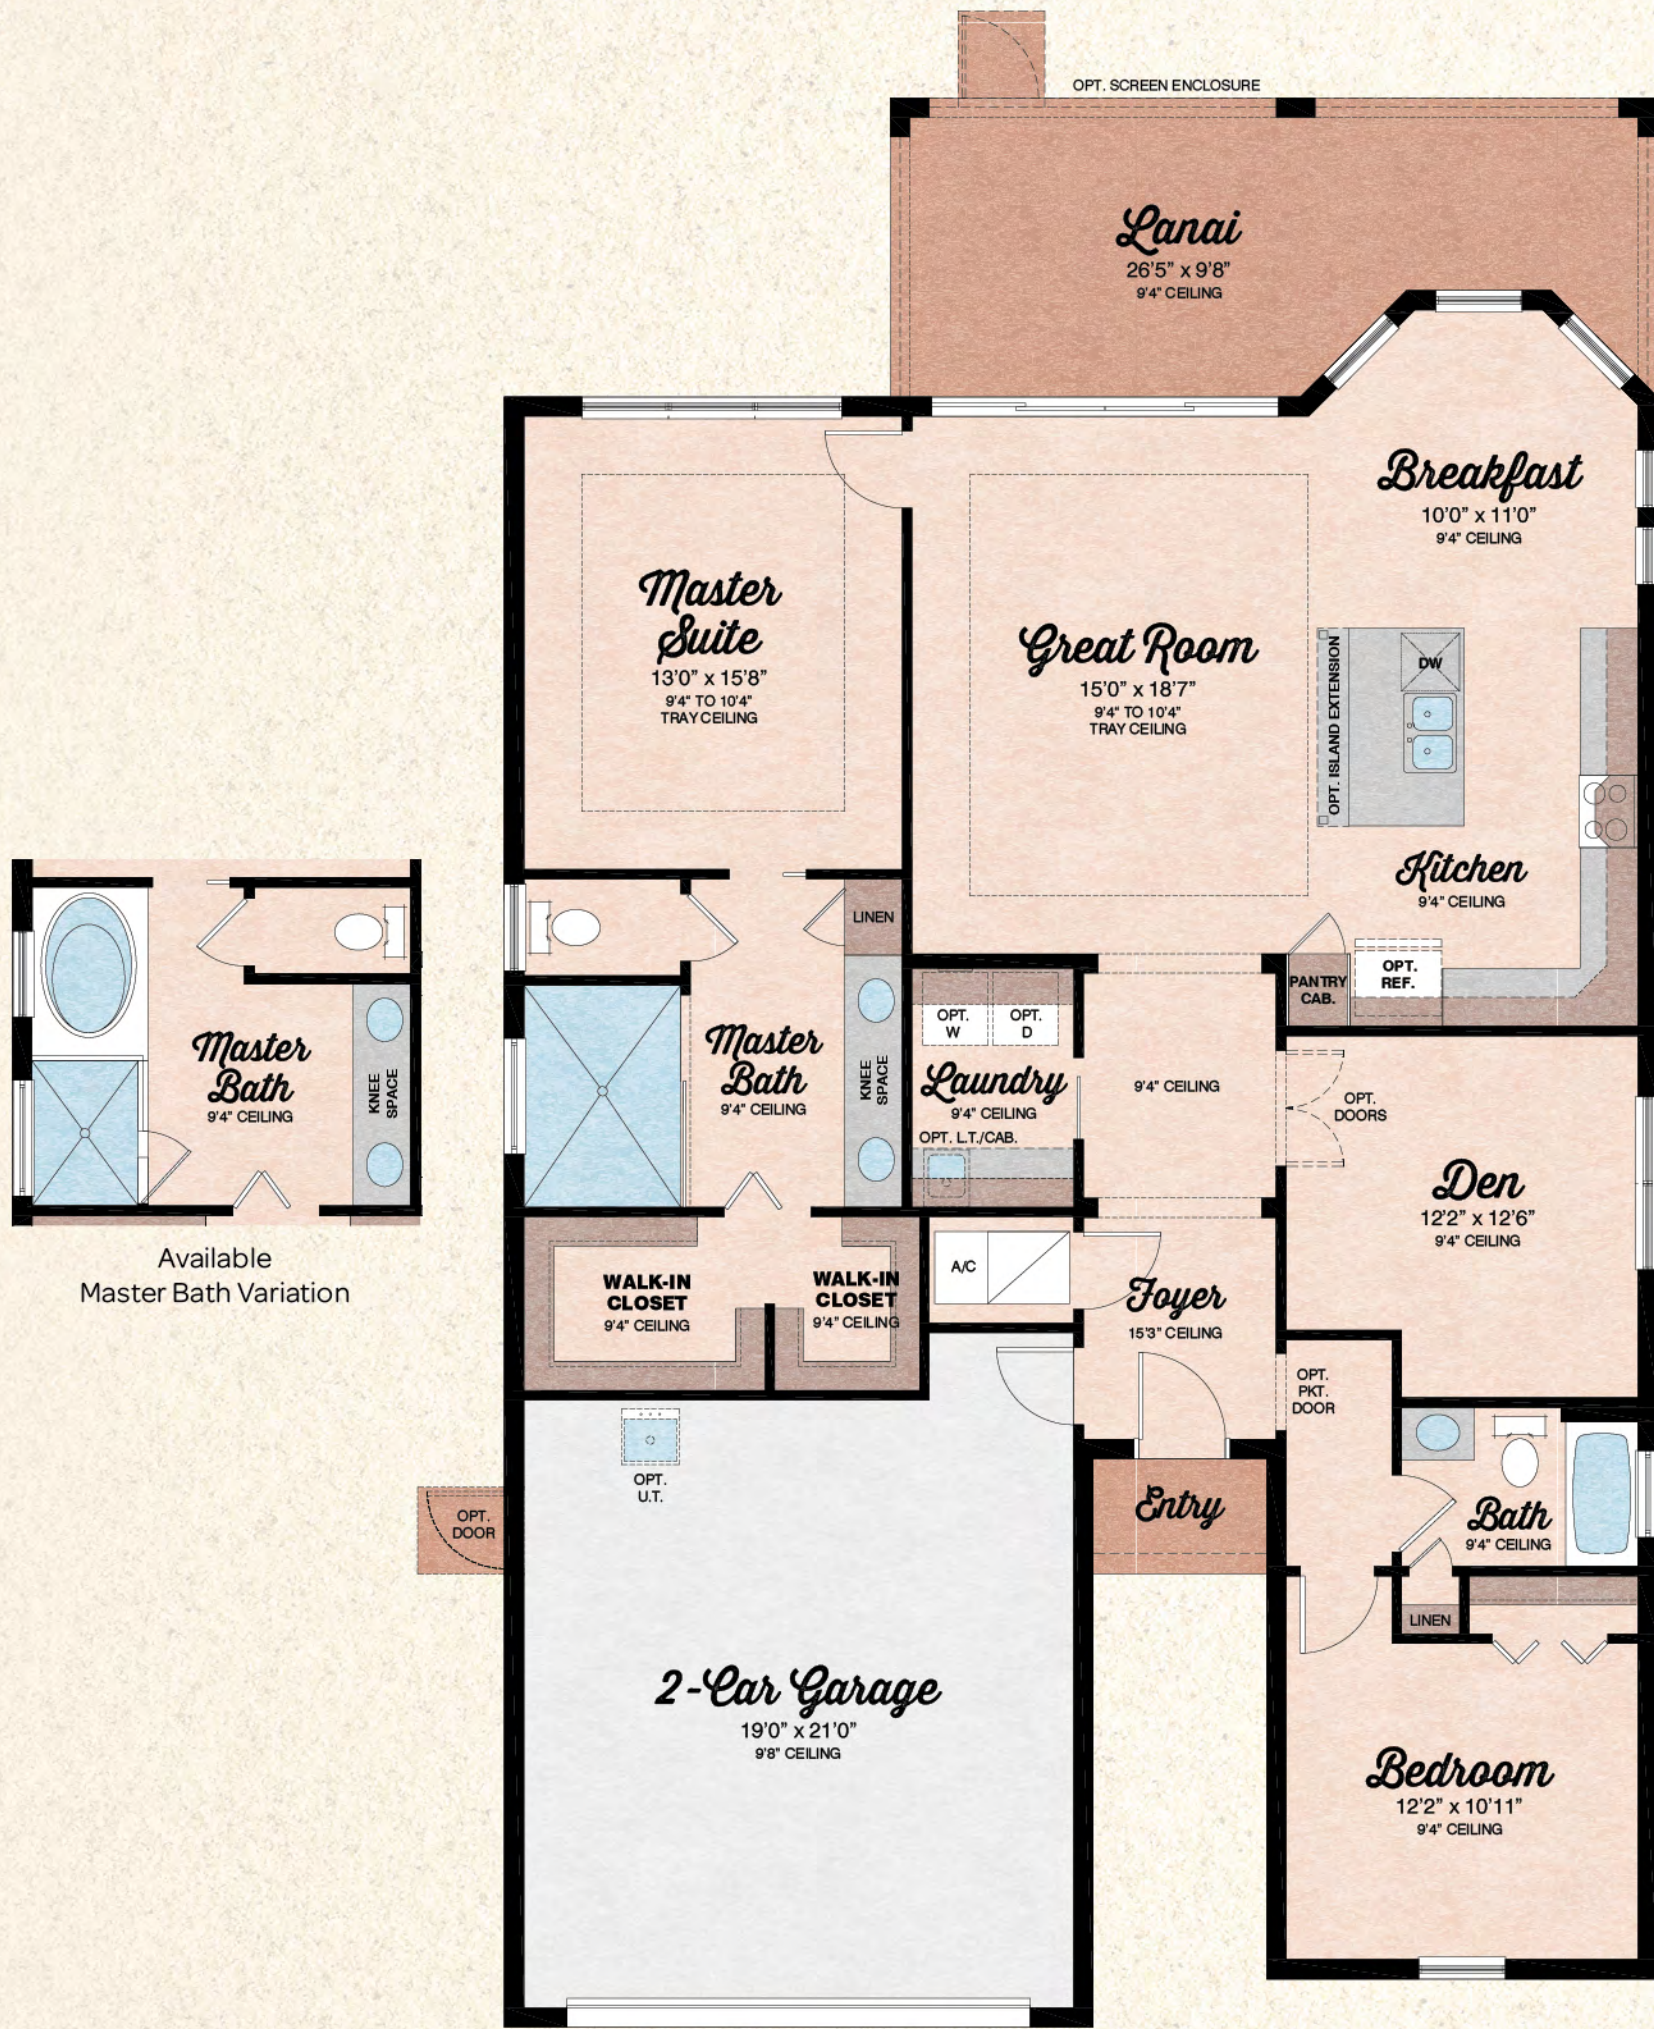

BEACH COLLECTION

Coconut

2 Bedrooms, 2 Baths, Den, Covered Lanai, 2-Car Garage

ELEVATION A

ELEVATION B

Available Master Bath Variation

Available Wet Bar/Dry Bar at Den Variation

Available Bedroom Variation

Total Living Area	1,684 S.F.
2-Car Garage	451 S.F.
Covered Entry	18 S.F.
Covered Lanai	242 S.F.
Total Sq. Ft.	2,395 S.F.