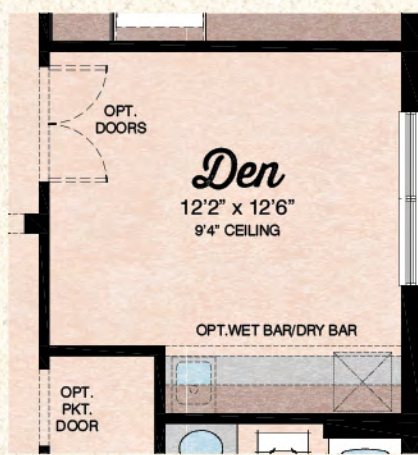

BEACH COLLECTION

Coconut

2 Bedrooms, 2 Baths, Den, Covered Lanai, 2-Car Garage

ELEVATION A

ELEVATION B

Available Master Bath Variation

Available Wet Bar/Dry Bar at Den Variation

Available Bedroom Variation

Total Living Area	1,684 S.F.
2-Car Garage	451 S.F.
Covered Entry	18 S.F.
Covered Lanai	242 S.F.
Total Sq. Ft.	2,395 S.F.