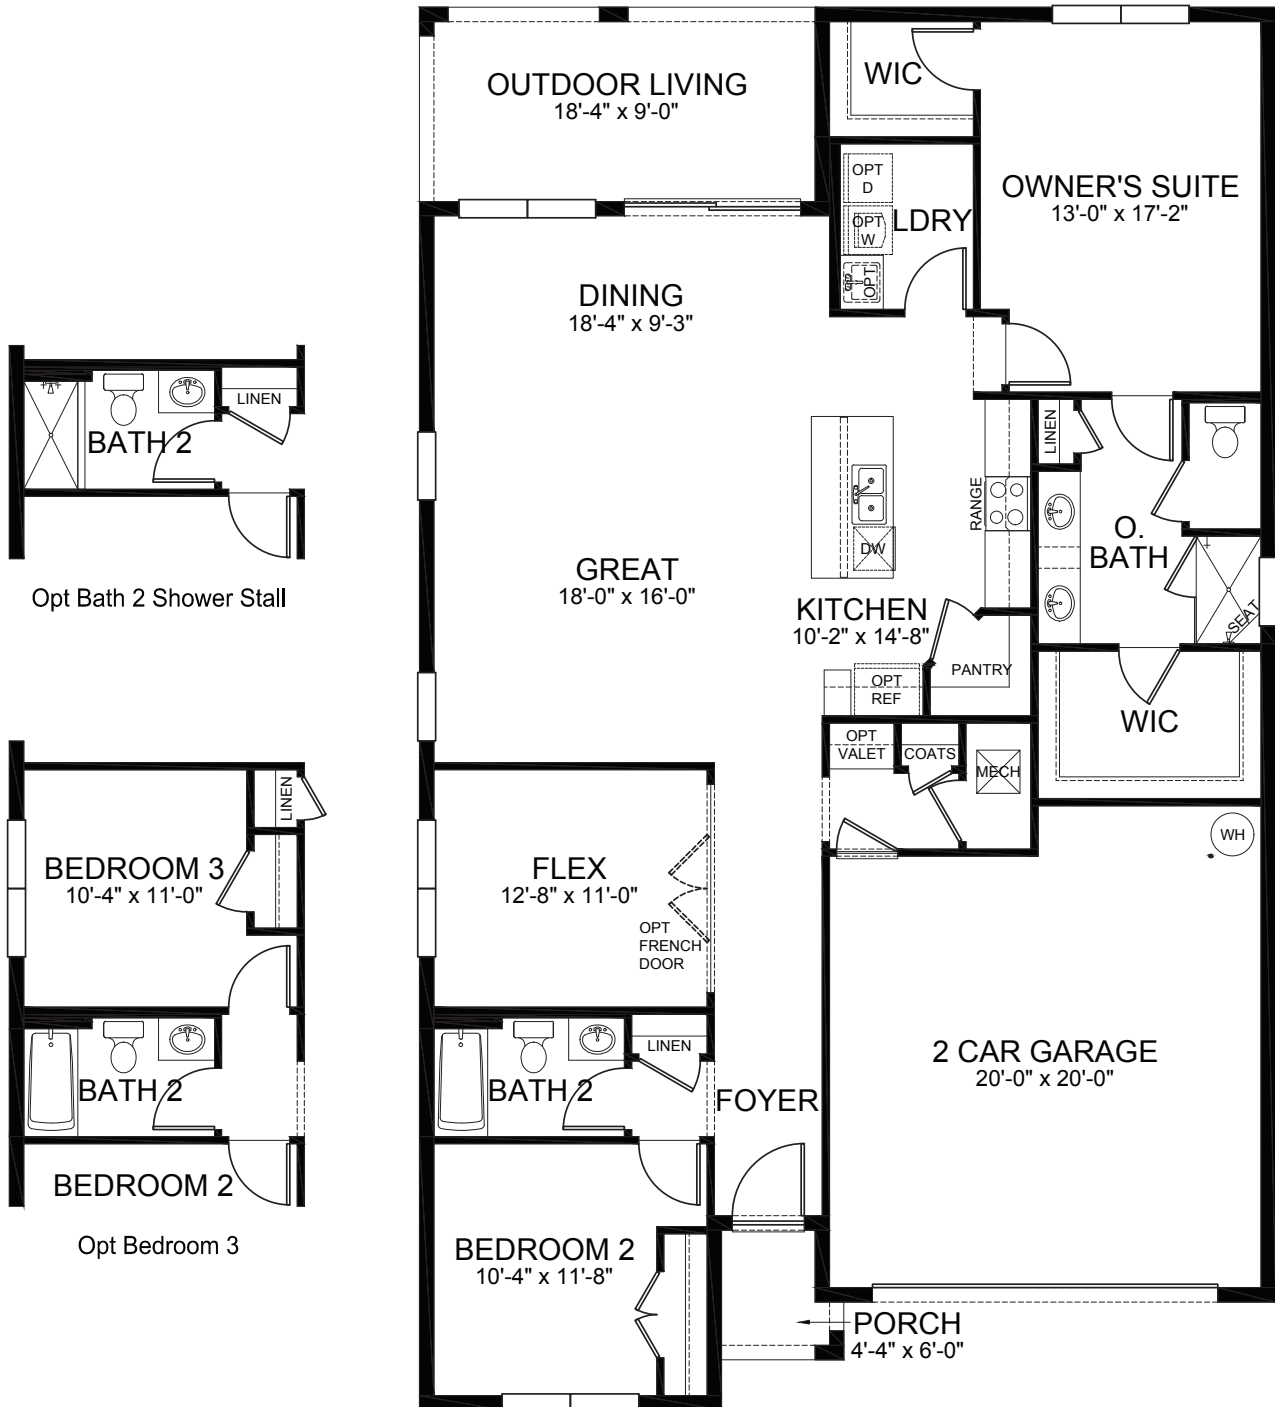

CLIFTON

One Story, 2 Bedrooms, 2 Baths, Flex Space, 2-Car Garage, 1,816 S.F.

FREEDOM
HOMES

a D.R. Horton Company

www.drhorton.com/freedomhomes

CLIFTON

One Story, 2 Bedrooms, 2 Baths, Flex Space, 2-Car Garage, 1,816 S.F.