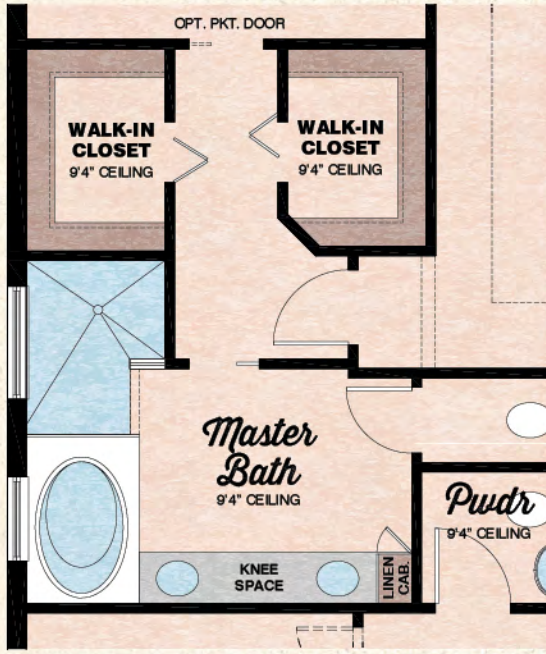

BEACH COLLECTION

Hammock

2 Bedrooms, 2.5 Baths, Den, Covered Lanai, 2-Car Garage

ELEVATION A

ELEVATION B

Available Master Bath Variation

Available Wet Bar/Dry Bar at Den Variation

Available Wet Bar/Dry Bar at Dining Variation

Available Bedroom Variation

Total Living Area	2,110 S.F.
2-Car Garage	441 S.F.
Covered Entry	18 S.F.
Covered Lanai	235 S.F.
Total Sq. Ft.	2,804 S.F.