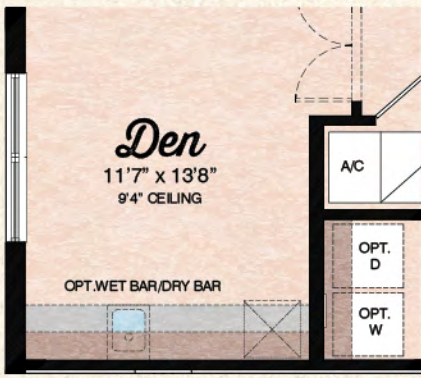

BEACH COLLECTION

Hammock

2 Bedrooms, 2.5 Baths, Den, Covered Lanai, 2-Car Garage

ELEVATION A

ELEVATION B

Available Master Bath Variation

Available Wet Bar/Dry Bar at Den Variation

Available Wet Bar/Dry Bar at Dining Variation

Available Bedroom Variation

Total Living Area	2,110 S.F.
2-Car Garage	441 S.F.
Covered Entry	18 S.F.
Covered Lanai	235 S.F.
Total Sq. Ft.	2,804 S.F.